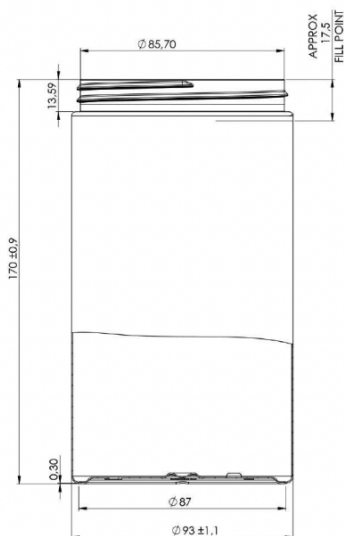

1000ml Cylindrical Jar

General info

Item no. (SKU):	LS1161636106
Family / Range:	Cylindrical Jars
Capacity:	1000ml
Neck:	89/400
Weight:	41
Shape:	Round
Material:	PET
Colour:	
Print Areas:	
Country of Origin:	Lithuania

Packaging Info

Packed in Boxes

Box Dimensions (mm):	594 x 394 x 448
Quantity per box (pcs):	
Boxes per pallet (pcs):	20
Quantity per pallet (pcs):	
Net weight (kg):	
Gross weight (kg):	
Pallet height (mm):	2400

Packed in PE bags on trays (Half pallet)

Tray dimensions (mm):	1200 x 800 x 50
Quantity per tray (pcs):	112
Quantity per PE bag (pcs):	56
PE bags per tray (pcs):	2
Trays per pallet (pcs):	6
Quantity per pallet (pcs):	672
Net weight (kg):	28
Gross weight (kg):	41
Pallet height (mm):	1200